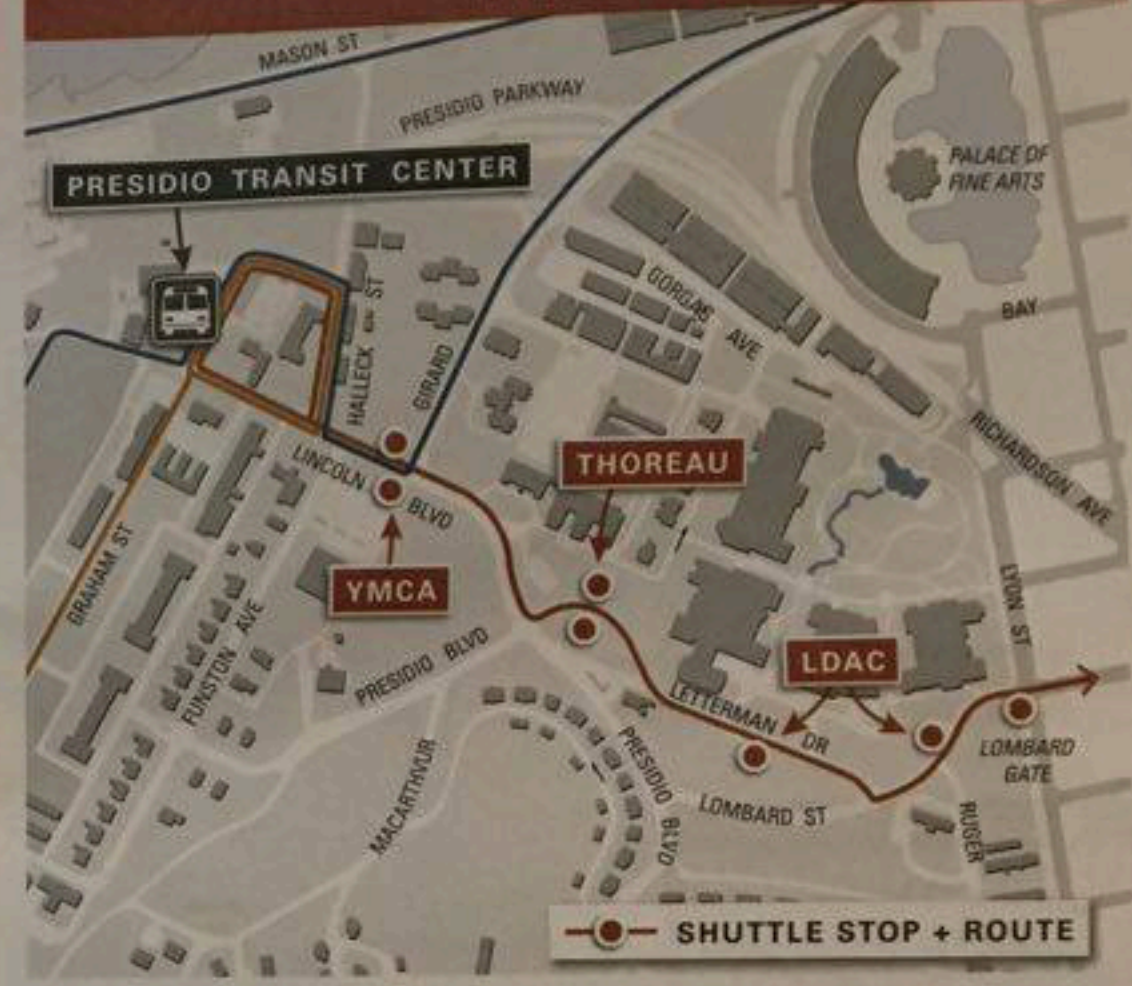

DOWNTOWN STOPS

PRESIDIO STOPS

TRANSBAY TERMINAL STOP DEPARTURE SCHEDULE*

Weekdays		Weekends	
P A S S R E Q U I R E D	6:10 AM	P A S S R E Q U I R E D	4:30 PM
	7:00 AM		4:45 PM
	7:15 AM		5:00 PM
	7:30 AM		5:15 PM
	7:45 AM		5:30 PM
	8:00 AM		5:45 PM
	8:15 AM		6:00 PM
	8:30 AM		6:15 PM
	8:45 AM		6:30 PM
	9:00 AM		6:45 PM
N O P A S S R E Q U I R E D	9:15 AM	N O P A S S R E Q U I R E D	7:00 PM
	9:30 AM		7:30 PM
	10:00 AM		8:00 PM
	10:30 AM		8:30 PM
	11:30 AM		9:30 PM
	12:30 PM		5:30 PM
	1:30 PM		6:00 PM
	2:30 PM		6:30 PM
	3:30 PM		7:00 PM
	4:00 PM		7:30 PM

PRESIDIO TRANSIT CENTER DEPARTURE SCHEDULE*

Weekdays		Weekends	
P A S S R E Q U I R E D	5:45 AM	N O P A S S R E Q U I R E D	4:00 PM
	6:30 AM		4:15 PM
	6:45 AM		4:30 PM
	7:00 AM		4:45 PM
	7:15 AM		5:00 PM
	7:30 AM		5:15 PM
	7:45 AM		5:30 PM
	8:00 AM		5:45 PM
	8:15 AM		6:00 PM
	8:30 AM		6:15 PM
N O P A S S R E Q U I R E D	8:45 AM	N O P A S S R E Q U I R E D	6:30 PM
	9:00 AM		7:00 PM
	9:30 AM		7:30 PM
	10:00 AM		8:00 PM
	11:00 AM		9:00 PM
	12:00 PM		5:00 PM
	1:00 PM		5:30 PM
	2:00 PM		6:00 PM
	3:00 PM		6:30 PM
	3:30 PM		7:00 PM

* Excludes Federal Holidays - see notice on bus

* Excludes Federal Holidays - see notice on bus